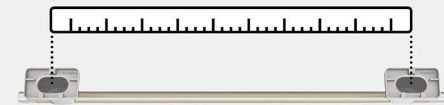

Center-to-Center (CTC)

Distance between posts
or screw holes.