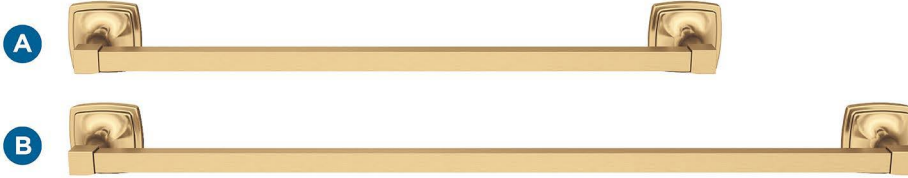

Amerock

Stature

FINISH SHOWN: Champagne Bronze

Products sold separately.

Towel Bars

Tissue Roll Holder

Robe Hook

Double Duty:
**Think Beyond
the Bath**

- Master closets
- Entryways
- Laundry rooms

Towel Ring

A BH36093CZ
18in (457mm) CTC

B BH36094CZ
24in (610mm) CTC

C BH36091CZ
Single Post

D BH36092CZ
7-9/16in (192mm) Length

E BH36090CZ
Single

Coordinating Cabinet Hardware Pairing

F BP11287CZ
1-1/4in (32mm) Length

G BP36888CZ
5-1/16in (128mm) CTC

H BP22439CZ
5-1/16in (128mm) CTC

Center-to-Center (CTC)

Distance between posts
or screw holes.

Coordinating Cabinet Hardware: Just a Sampling