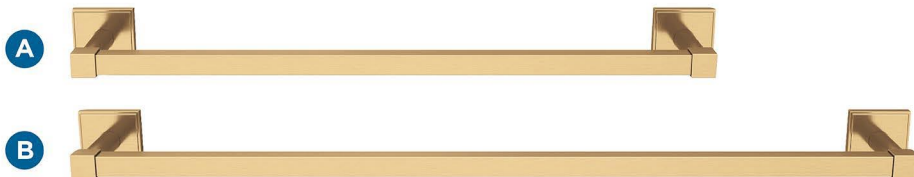

Amerock

Appoint

FINISH SHOWN: Champagne Bronze

Products sold separately.

Towel Bars

Tissue Roll Holder

Robe Hook

Double Duty:
**Think Beyond
the Bath**

- Master closets
- Entryways
- Laundry rooms

Towel Ring

- A** BH36073CZ
18in (457mm) CTC
- B** BH36074CZ
24in (610mm) CTC
- C** BH36071CZ
Single Post

- D** BH36072CZ
7-1/16in (179mm) Length

- E** BH36070CZ
Single

Coordinating Cabinet Hardware Pairing

- F** BP36758CZ
1-1/4in (32mm) Diameter
- G** BP36760CZ
5-1/16in (128mm) CTC
- H** BP36762CZ
3in (76mm) &
3-3/4in (96mm) CTC

Center-to-Center (CTC)

Distance between posts
or screw holes.