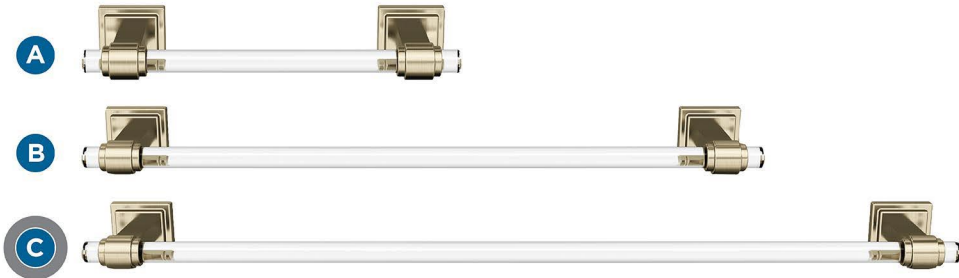

FINISH SHOWN: Clear (body) & Golden Champagne (posts)

Products sold separately.

Towel Bars

Tissue Roll Holder

Towel Ring

Robe Hook

Coordinating Cabinet Hardware: Just a Sampling

Knob

Pulls

Additional knobs and pull sizes available.

Actual finishes may vary slightly due to differences in computer display settings.

A BH36065CBBZ
8in (203mm) CTC

B BH36063CBBZ
18in (457mm) CTC

C BH36064CBBZ
24in (610mm) CTC

D BH36061CBBZ
Single Post

E BH36062CBBZ
5-7/16in (138mm) Length

F BH36060CBBZ
Single

Coordinating Cabinet Hardware Pairing

G BP36653CBBZ
1-3/8in (35mm) Length

H BP36659CBBZ
3in (76mm) CTC

I BP36655CBBZ
5-1/16in (128mm) CTC

Center-to-Center (CTC)

Distance between posts
or screw holes.