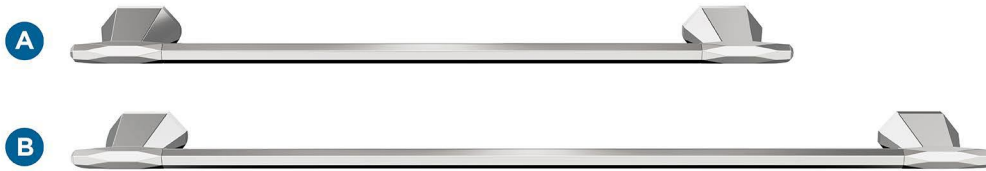

Amerock

St. Vincent

FINISH SHOWN: Chrome

Products sold separately.

Towel Bars

Tissue Roll Holder

Robe Hook

Double Duty:
**Think Beyond
the Bath**

- Master closets
- Entryways
- Laundry rooms

Towel Ring

- A** BH3604326
18in (457mm) CTC
- B** BH3604426
24in (610mm) CTC
- C** BH3604126
Single Post
- D** BH3604226
5-9/16in (141mm) Length
- E** BH3604026
Single

Coordinating Cabinet Hardware Pairing

- F** BP3664226
2-1/2in (64mm) Length
- G** BP3664626
3in (76mm) CTC
- H** BP3664326
3-3/4in (96mm) CTC

Center-to-Center (CTC)

Distance between posts
or screw holes.