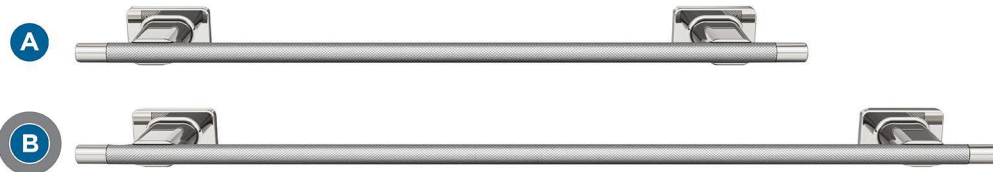

Amerock

Esquire

FINISH SHOWN:

Polished Nickel (Posts) & Stainless Steel (Body)

Products sold separately.

Towel Bars

Tissue Roll Holder

Towel Ring

Robe Hooks

Double Duty:
**Think Beyond
the Bath**

- Master closets
- Entryways
- Laundry rooms

Coordinating Cabinet Hardware: Just a Sampling

Knob

Pull

Additional pull sizes available.

Actual finishes may vary slightly due to differences in computer display settings.

A BH26614PNSS
18in (457mm) CTC

B BH26615PNSS
24in (610mm) CTC

C BH26617PNSS
Single Post

D BH26612PNSS
5-1/4in (133mm) Length

E BH36563PNSS
Single

F BA26613PNSS
Double

Coordinating Cabinet Hardware Pairing

G BP36556PNSS
2-5/8in (67mm) Length