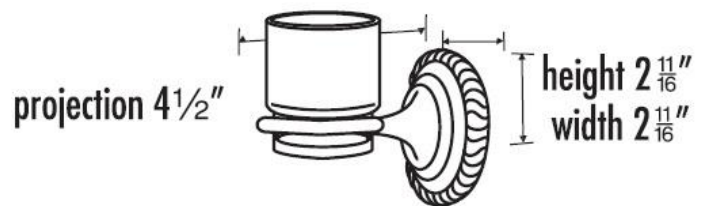

**SPECIFICATIONS**

**REGENCY**

TUMBLER HOLDER WITH TUMBLER

**FEATURES**

Traditional styling  
Multiple finishes  
Concealed installation

**WARRANTY**

Limited lifetime

**FINISHES**