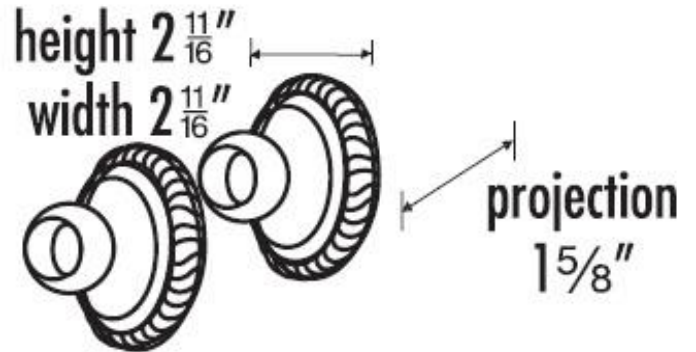

**SPECIFICATIONS**

**REGENCY**  
SHOWER ROD BRACKETS

**FEATURES**

Traditional styling  
Multiple finishes  
Concealed installation

**WARRANTY**

Limited lifetime

**FINISHES**

Polished Brass (PB)  
Polished Brass/Non-lacquered (PB/NL)  
Polished Chrome (PC)  
Bronze (BRZ)  
Satin Nickel (SN)

**MATERIAL**

Brass

Item#

A9146

NOTE: Dimensions and specifications are subject to change without notice.