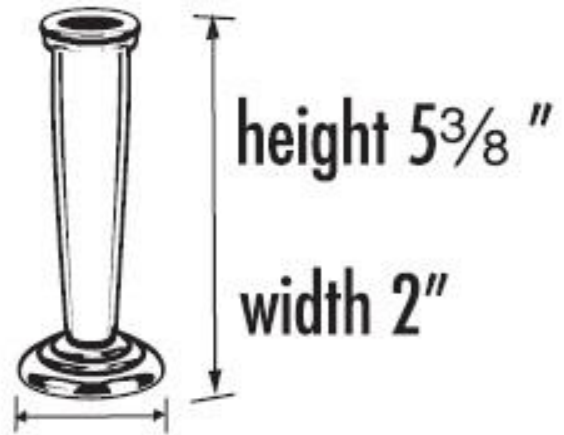

SPECIFICATIONS

EMBASSY
VASE

FEATURES

Traditional styling
Multiple finishes
Concealed installation

WARRANTY

Limited lifetime

FINISHES

Polished Brass/Non-lacquered (PB/NL)
Polished Chrome (PC)
Antique English (AE)
Antique English Matte (AEM)
Barcelona (BARC)
Bronze (BRZ)
Chocolate Bronze (CHBRZ)
Satin Nickel (SN)

MATERIAL

Brass

Item#

A9037

NOTE: Dimensions and specifications are subject to change without notice.