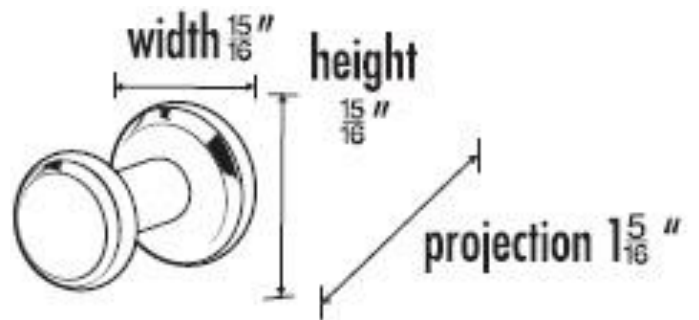

SPECIFICATIONS

ARIA
ROBE HOOK

FEATURES

Transitional styling
Multiple finishes
Concealed installation

WARRANTY

Limited lifetime

FINISHES

Polished Brass (PB)
Polished Brass/Non-lacquered (PB/NL)
Polished Chrome (PC)
Polished Nickel (PN)
Satin Nickel (SN)