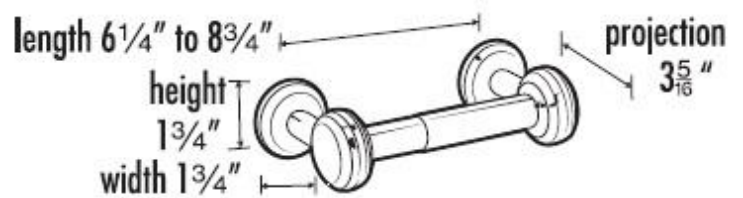

SPECIFICATIONS

**ARIA**  
TISSUE HOLDER

**FEATURES**

Transitional styling  
Multiple finishes  
Concealed installation

**WARRANTY**

Limited lifetime

**FINISHES**

Polished Brass (PB)  
Polished Brass/Non-lacquered (PB/NL)  
Polished Chrome (PC)  
Polished Nickel (PN)  
Satin Nickel (SN)

**MATERIAL**

Brass

**Item#**

**A866o**

NOTE: Dimensions and specifications are subject to change without notice.