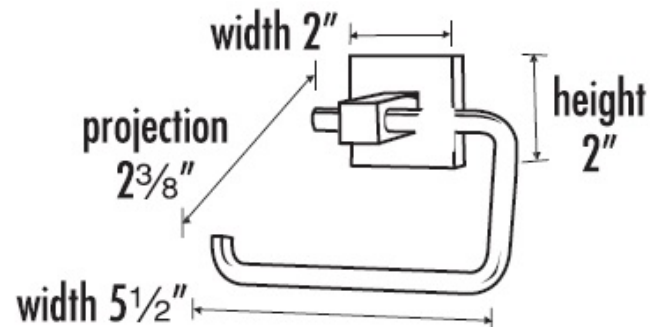

**SPECIFICATIONS**

**CONTEMPORARY II**  
SINGLE POST TISSUE HOLDER

**FEATURES**

Modern styling  
Multiple finishes  
Concealed installation

**WARRANTY**

Limited lifetime

**FINISHES**

Polished Brass/Non-lacquered (PB/NL)  
Polished Chrome (PC)  
Bronze (BRZ)  
Matte Black (MB)  
Polished Nickel (PN)  
Satin Brass (SB)  
Satin Nickel (SN)

**MATERIAL**

Brass

**Item#**

**A8466**

NOTE: Dimensions and specifications are subject to change without notice.