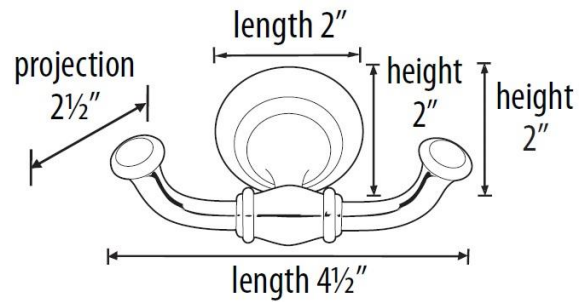

SPECIFICATIONS

CHARLIE'S COLLECTION
DOUBLE ROBE HOOK

FEATURES

Transitional styling
Multiple finishes
Concealed installation

WARRANTY

Limited lifetime

FINISHES

Polished Brass (PB)
Polished Brass/Non-lacquered (PB/NL)
Polished Chrome (PC)
Barcelona (BARC)
Bronze (BRZ)
Chocolate Bronze (CHBRZ)
Polished Nickel (PN)
Satin Brass (SB)
Satin Nickel (SN)

MATERIAL

Brass

Item#

A6784

NOTE: Dimensions and specifications are subject to change without notice.